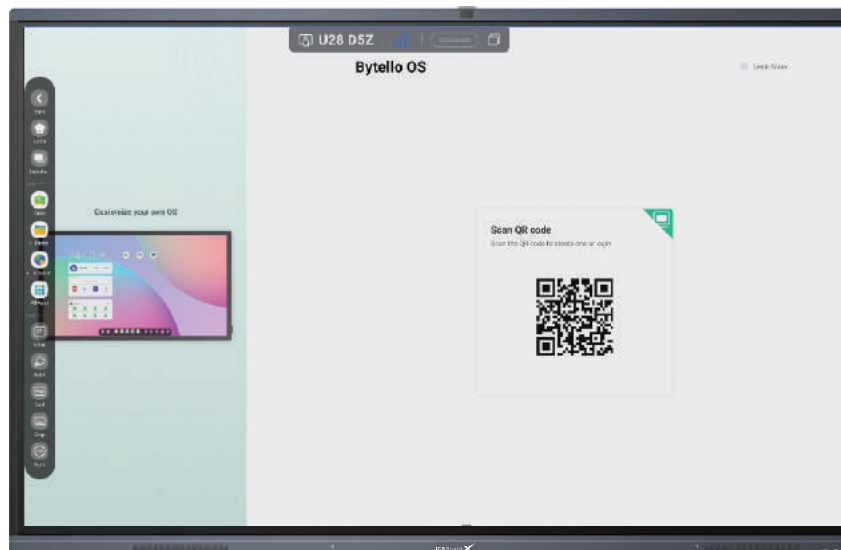

Excellence Made Accessible

Experience premium features at an affordable price point. ICEBOARD X offers all the functionalities of leading brands at a fraction of the cost.