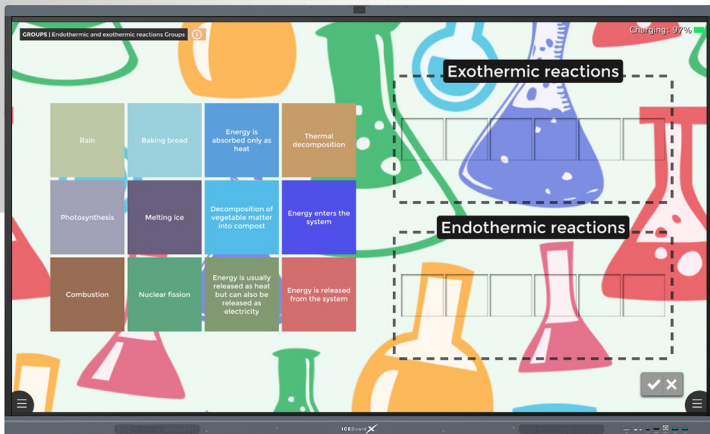

Transform your classroom and join the digital revolution with our ICE Board X – all at an unbeatable price!

Welcome to the future of Classrooms!

Our ICEBOARD X redefines learning experiences. Designed to elevate teaching, our solution empowers every classroom to unleash their creativity and captivate learners

VERSATILE COMMUNICATION :

Easily conduct hybrid learning, class recording, with our built-in camera and microphone.

AFFORDABLE EXCELLENCE :

Experience premium features at an affordable price point. Our ICEBOARD X offers all the functionalities of leading brands at a fraction of the cost!

SEAMLESS INTERACTIVITY :

Encourage collaboration among students with many interactive tools that can be use only with our ICEBOARD X

Remote Management Solution : Bytello | DMS (optional)

Our ByTello Ecosystem is our cloud solution for screen sharing, managing, controlling the status of your ICEBOARD X panel installed in every classroom.