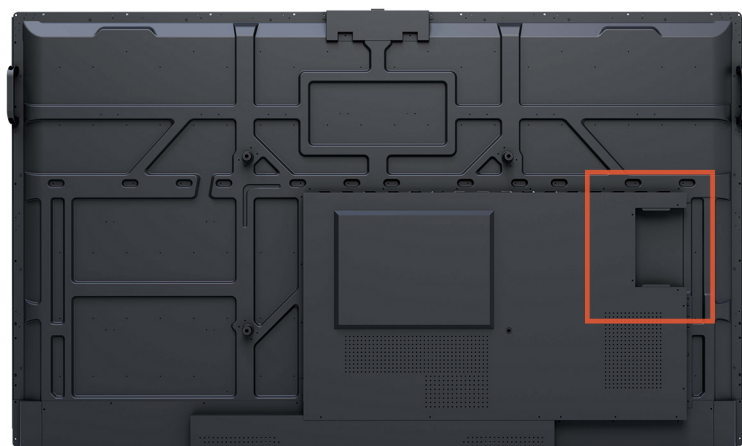

Anti-glare

Optional Built-in Camera

NFC Reader

Simplify teaching with a single tap! Seamlessly access your files and personal settings securely using an NFC card on any ICE Board E3 Series, enhancing efficiency and streamlining your workflow.

Zero Bonding Technology

Experience the cutting-edge of technology with our fully upgraded zero+ bonding technology. With an ultra-thin air gap of 0 - 1mm between the LCD panel and glass, we elevate screen image quality to unprecedented levels.

Palm Rejection Technology

Palm Rejection tech lets you write and draw comfortably, even with your palm on the screen, ensuring smooth input for seamless creativity.

Hardware

*Camera Optional

7 Hot keys

Various Ports

NFC & Power button

Windows OPS Slot

Size	65"	75"	86"	98"
System Version	Android 14			Android 13
RAM	8 GB			
Brightness	450 Nits			320 Nits
Lifetime	≥ 50,000 Hours			
Overall Power	380 W	420 W	598 W	658 W
Display Area	1428.48mm x 803.52mm	1649.664mm x 927.936mm	1895.04mm x 1065.96mm	2158.848mm x 1214.352mm
Physical Specification				
Product Dimension (mm)	1488.7(L) x 895.3(H) x 94.1(D)	1710.8(L) x 1018.9(H) x 94.1(D)	1957(L) x 1158.6(H) x 94.1(D)	2231(L) x 1352.7(H) x 118.3(D)
Package Dimension (mm)	1626(L) x 1036(W) x 210(H)	1848(L) x 1159(W) x 210(H)	2094(L) x 1299 (W) x 210(H)	2367(L) x 1471(W) x 217(H)
Gross Weight	40kg	52kg	67kg	108kg
Accessories				
Power Cable 1 pcs, HDMI Cable 1 pcs, USB Touch Cable, Stylus Pen 2 pcs				