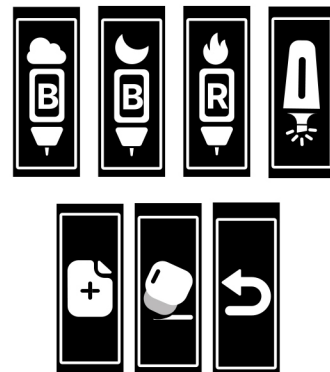

Anti-glare

Optional Built-in Camera

NFC Reader

Simplify teaching with a single tap! Seamlessly access your files and personal settings securely using an NFC card on any ICE Board E3 Series, enhancing efficiency and streamlining your workflow.

Zero Bonding Technology

Experience the cutting-edge of technology with our fully upgraded zero+ bonding technology. With an ultra-thin air gap of 0 - 1mm between the LCD panel and glass, we elevate screen image quality to unprecedented levels.

Palm Rejection Technology

Palm Rejection tech lets you write and draw comfortably, even with your palm on the screen, ensuring smooth input for seamless creativity.

Hardware

*Camera Optional

7 Hot keys

Various Ports