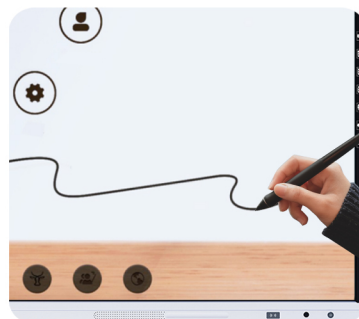

Anti-glare

Optional Built-in Camera

NFC Reader

Simplify teaching with a single tap! Seamlessly access your files and personal settings securely using an NFC card on any ICE Board E3 Series, enhancing efficiency and streamlining your workflow.

Pen Sensor Technology

Embark on your presentation journey by seamlessly activating our Pen Sensor, as it elegantly interfaces with the stylus, igniting interaction and commanding attention with finesse.

Zero Bonding Technology

Experience the cutting-edge of technology with our fully upgraded zero+ bonding technology. With an ultra-thin air gap of 0 - 1mm between the LCD panel and glass, we elevate screen image quality to unprecedented levels.

Palm Rejection Technology

Palm Rejection tech lets you write and draw comfortably, even with your palm on the screen, ensuring smooth input for seamless creativity.

Hardware

*Camera Optional

7 Hot keys

Various Ports