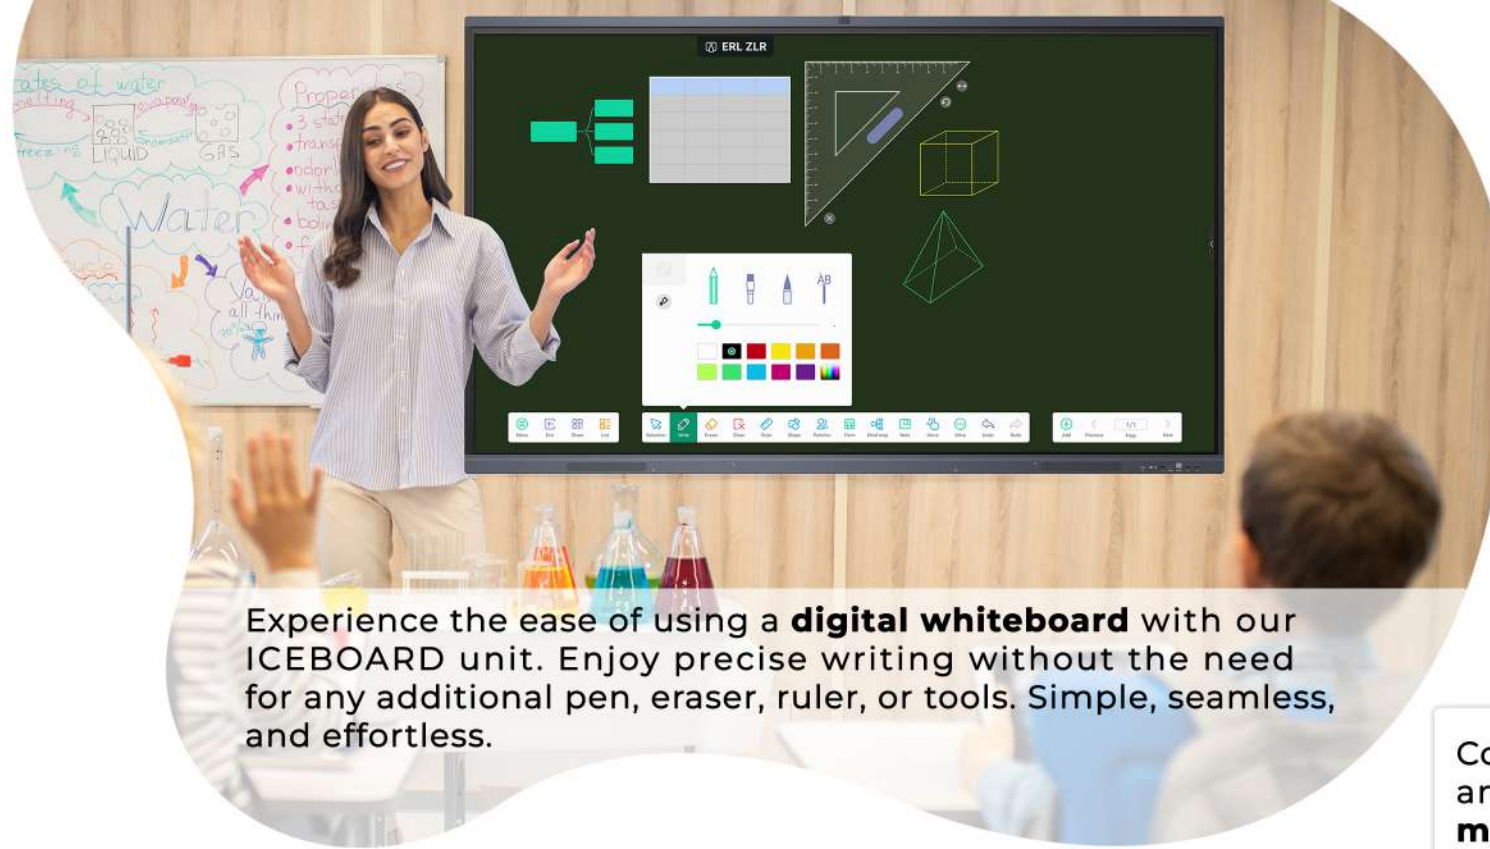

ICEBoard X

Whiteboard, projector, computer, camera, touchscreen tablet, speaker, microphone, and interactive teaching software -
An all-in-one education solution for smart classroom.

Collaboration has never been this easy.
Experience the **affordable** multifunctionality and enhance your classroom experience.

Equipped with **Eye-Care Protection** features to safeguard your students' eyes.

Powered by an advanced operating system with **Android 14** and ample storage of **8GB RAM + 128GB ROM**. Compatible with extended Windows systems.

Experience the ease of using a **digital whiteboard** with our ICEBOARD unit. Enjoy precise writing without the need for any additional pen, eraser, ruler, or tools. Simple, seamless, and effortless.

Complete with built-in features : an auto framing and speaker tracking **50MP camera**, an 8-array **microphone** system, and dual subwoofer speakers. Why buy extra when everything you need is already on our ICEBOARD X?

Built-in microphones enable you to effortlessly **record your voice** while annotating your lessons simultaneously, then share directly to the cloud.

Screen Sharing is made easy with our built-in **Bytello Share app**. Just a simple click connects your laptop or device to our ICEBOARD X seamlessly and without the need for cables.