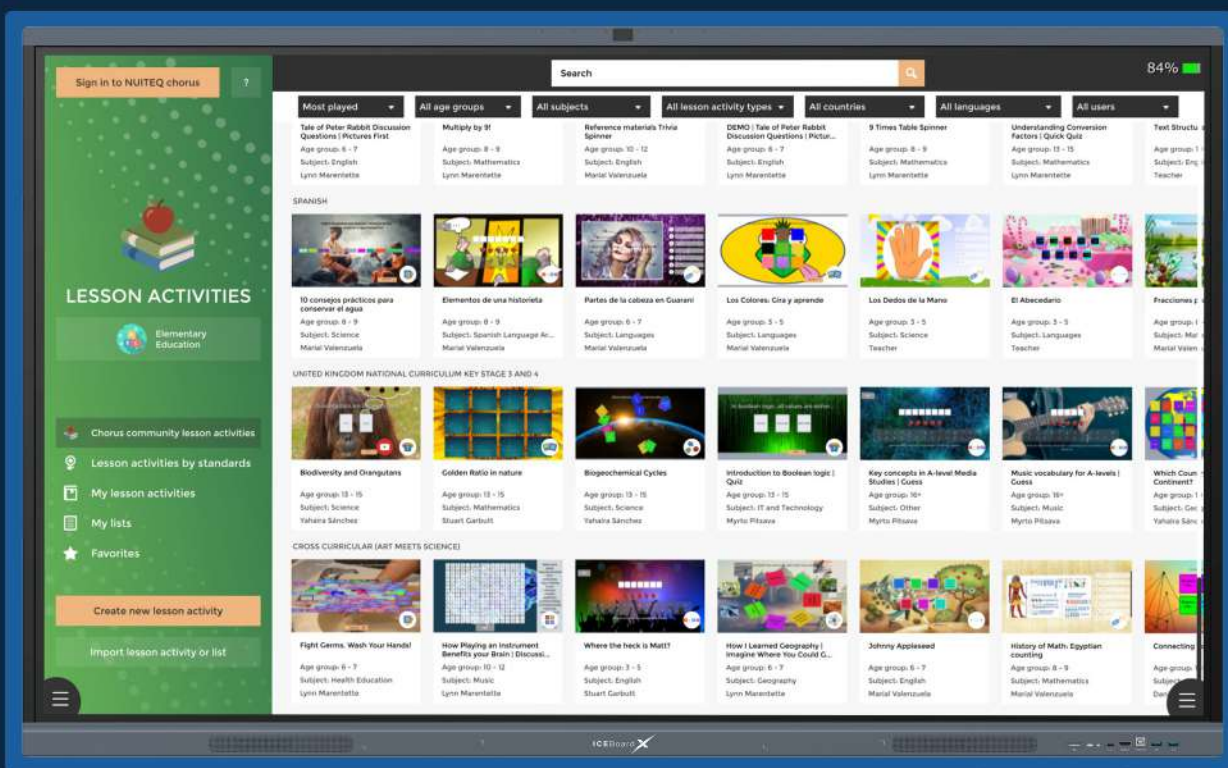

ICEBoard X

Whiteboard, projector, computer, camera, touchscreen tablet, speaker, microphone, and interactive teaching software -
An all-in-one education solution for smart classroom.

Collaboration has never been this easy.
Experience the **affordable** multifunctionality and enhance your classroom experience.

Equipped with **Eye-Care Protection** features to safeguard your students' eyes.

Powered by an advanced operating system with **Android 14** and ample storage of **8GB RAM + 128GB ROM**. Compatible with extended Windows systems.

Experience the ease of using a **digital whiteboard** with our ICEBOARD unit. Enjoy precise writing without the need for any additional pen, eraser, ruler, or tools. Simple, seamless, and effortless.

Complete with built-in features : an auto framing and speaker tracking **50MP camera**, an 8-array **microphone** system, and dual subwoofer speakers. Why buy extra when everything you need is already on our ICEBOARD X?

Built-in microphones enable you to effortlessly **record your voice** while annotating your lessons simultaneously, then share directly to the cloud.

Screen Sharing is made easy with our built-in **Bytello Share app**. Just a simple click connects your laptop or device to our ICEBOARD X seamlessly and without the need for cables.