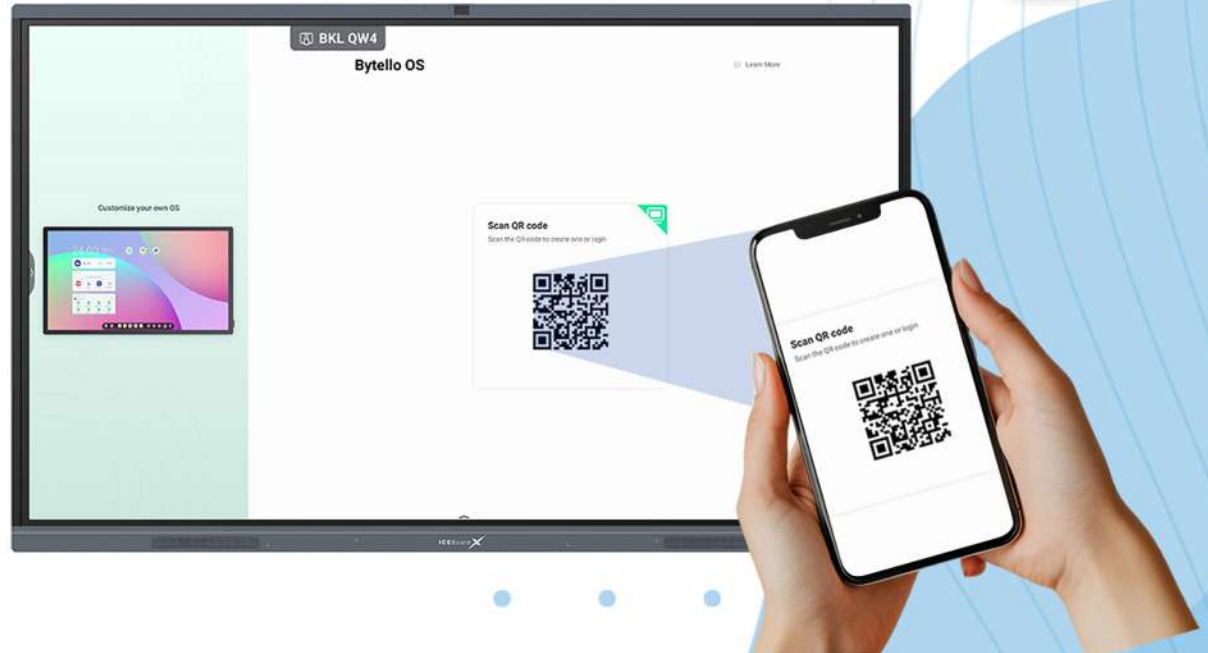

Experience the ease of using a **digital whiteboard** with our ICEBOARD unit. Enjoy precise writing without the need for any additional pen, eraser, ruler, or tools. Simple, seamless, and effortless.

Complete with built-in features : an auto framing and speaker tracking **50MP camera**, an 8-array **microphone** system, and dual subwoofer speakers. Why buy extra when everything you need is already on our ICEBOARD X?

Built-in microphones enable you to effortlessly **record your voice** while annotating your lessons simultaneously, then share directly to the cloud.

Screen Sharing is made easy with our built-in **Bytello Share app**. Just a simple click connects your laptop or device to our ICEBOARD X seamlessly and without the need for cables.

Remote Management Solution : Bytello DMS (optional)

Easily manage all your interactive panels, update firmware and software remotely for all devices in entire school/campus with our **Bytello DMS**.

Bytello OS