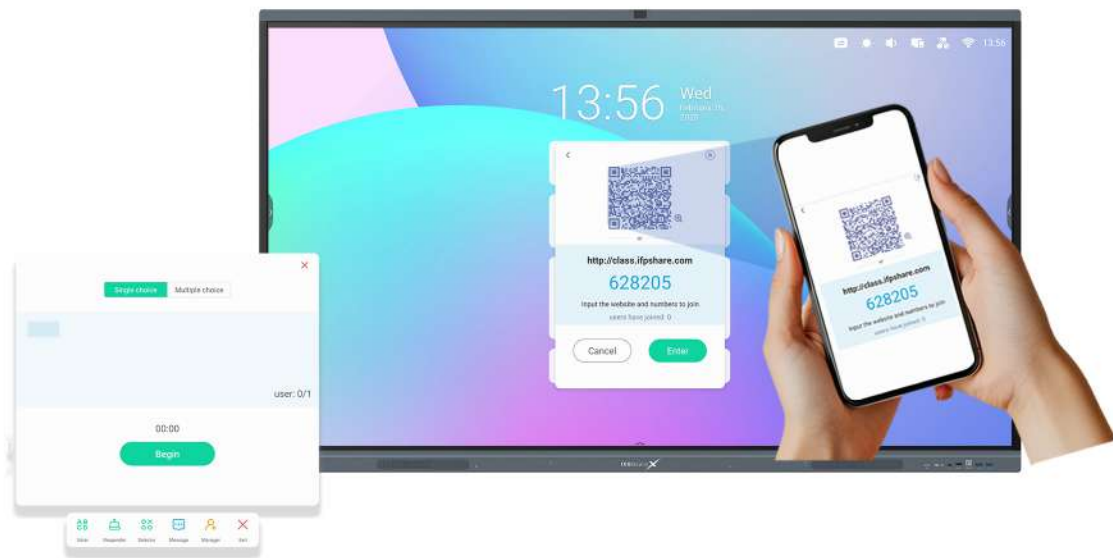

Experience the ease of using a **digital whiteboard** with our ICEBOARD unit. Enjoy precise writing without the need for any additional pen, eraser, ruler, or tools. Simple, seamless, and effortless.

Complete with built-in features : an auto framing and speaker tracking **50MP camera**, an 8-array **microphone** system, and dual subwoofer speakers. Why buy extra when everything you need is already on our ICEBOARD X?

Built-in microphones enable you to effortlessly **record your voice** while annotating your lessons simultaneously, then share directly to the cloud.

Screen Sharing is made easy with our built-in **Bytello Share app**. Just a simple click connects your laptop or device to our ICEBOARD X seamlessly and without the need for cables.

Remote Management Solution : Bytello DMS (optional)

Easily manage all your interactive panels, update firmware and software remotely for all devices in entire school/campus with our **Bytello DMS**.

Bytello OS

Hassle-free and device-free with Bytello OS. Just log in to our ICEBOARD X and open your files from your cloud drive. No need to bring your devices.

NUITEQ CHORUS

Enhance lesson activities with engaging, interactive features using Nuiteq Chorus, the innovative Swedish software that offers collaborative tools, AI-powered assistance, realtime feedback, and seamless integration for a dynamic learning experience.