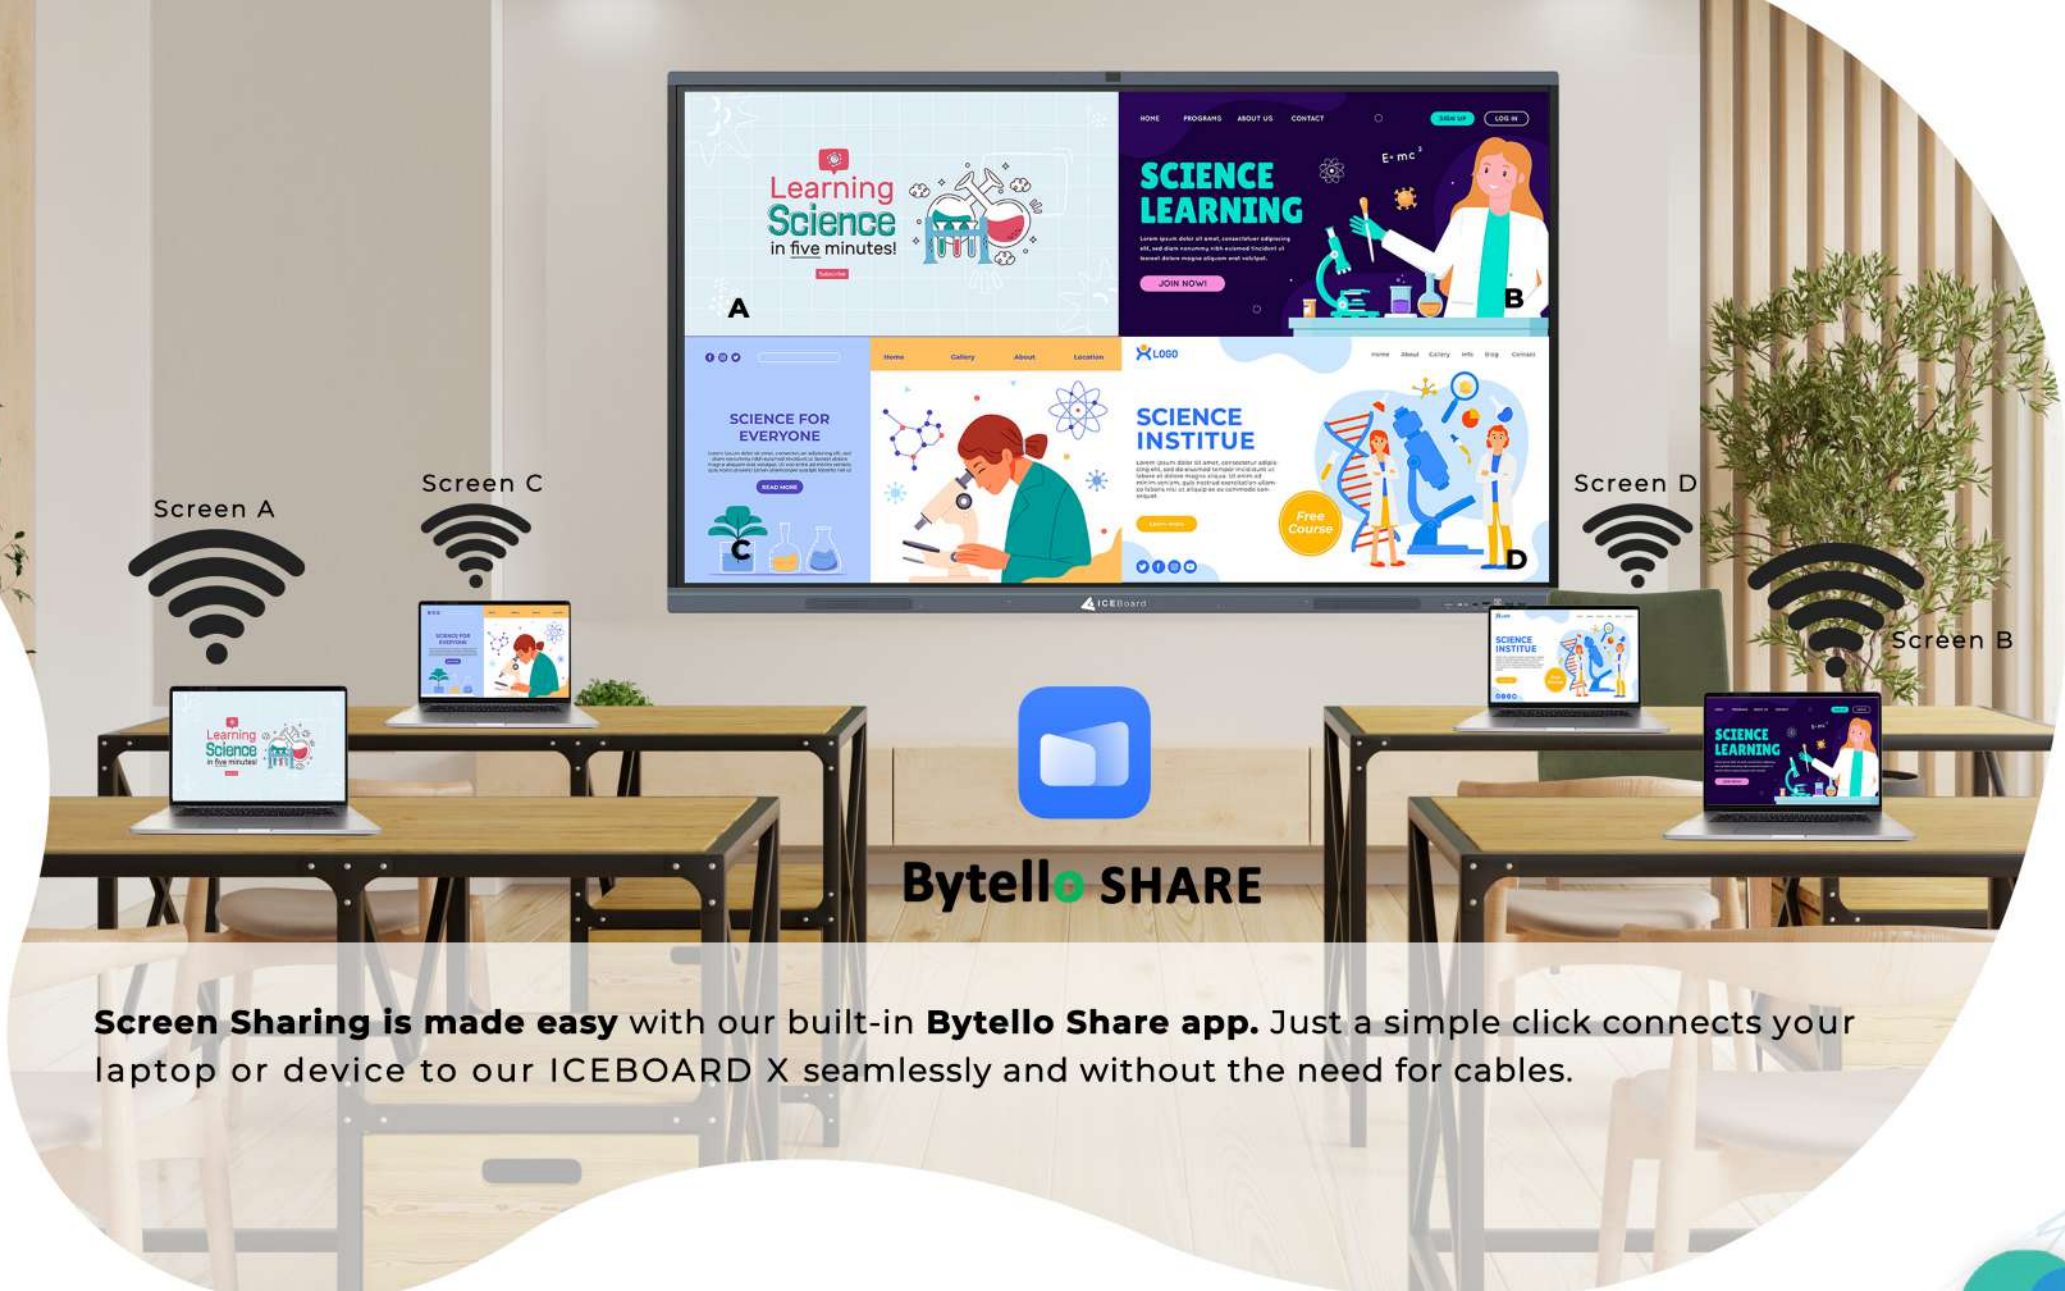

ICEBoard X

Whiteboard, projector, computer, camera, touchscreen tablet, speaker, microphone, and interactive teaching software -
An all-in-one education solution for smart classroom.

Collaboration has never been this easy.
Experience the **affordable** multifunctionality and enhance your classroom experience.

Equipped with **Eye-Care Protection** features to safeguard your students' eyes.

Powered by an advanced operating system with **Android 14** and ample storage of **8GB RAM + 128GB ROM**. Compatible with extended Windows systems.

Experience the ease of using a **digital whiteboard** with our ICEBOARD unit. Enjoy precise writing without the need for any additional pen, eraser, ruler, or tools. Simple, seamless, and effortless.

Complete with built-in features : an auto framing and speaker tracking **50MP camera**, an 8-array **microphone** system, and dual subwoofer speakers. Why buy extra when everything you need is already on our ICEBOARD X?

Built-in microphones enable you to effortlessly **record your voice** while annotating your lessons simultaneously, then share directly to the cloud.

Screen Sharing is made easy with our built-in **Bytello Share app**. Just a simple click connects your laptop or device to our ICEBOARD X seamlessly and without the need for cables.