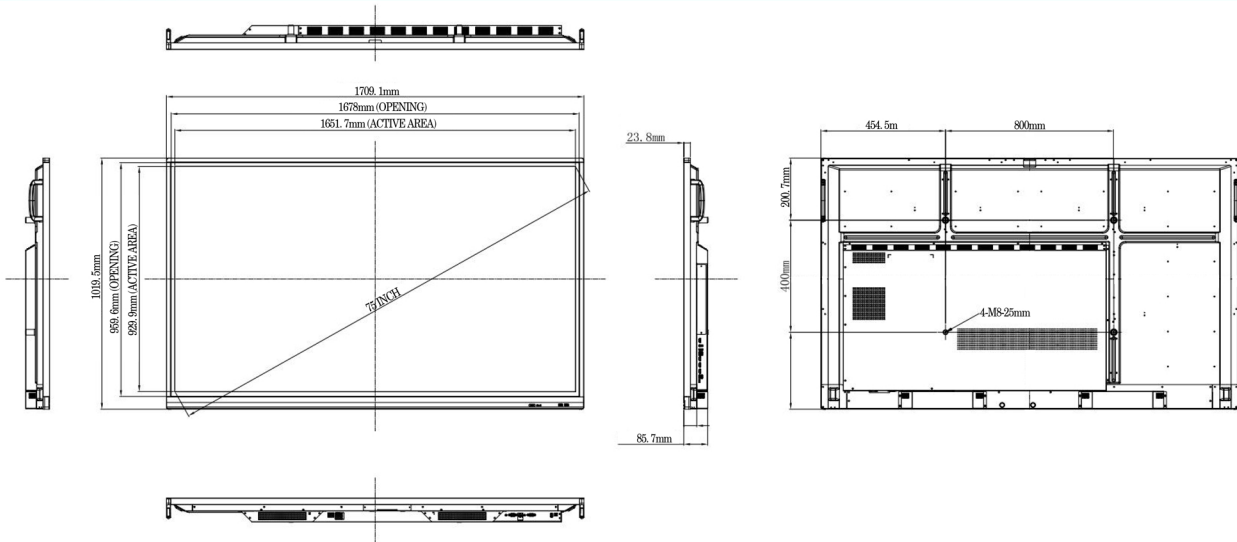

ICE Board 75 Inch Version III

Product Feature

- ✧ Front USB port
- ✧ Front physical key
- ✧ Bottom loudspeaker
- ✧ 4K ultra UHD display
- ✧ IR (Infrared Ray) touch technology
- ✧ AG tempered glass 3mm Mohs level 7
- ✧ Compatible with detachable PC module

Dimension

Display

Size	75 inches
Response Time	8ms
Aspect Ratio	16:9
Display Area	1649.664(H) × 927.936(V)mm
Resolution	3840(H)*2160(V)
Pixel Pitch	0.4296×0.4296mm
Refreshing Frequency	60Hz
Display Color	1.07B(10bit)
Contrast Ratio	1200:1
Viewing Angle	178°
Back Light Unit	DLED
Brightness with glass (typ)	350 cd/m ²
Brightness with glass (min)	300 cd/m ²
Life Time	30000 Hours

Touch System

Sensing Type	Infrared recognition
System	Windows10/Windows8/Windows7/Linux/Mac/ /Android/Chrome
Touch point	20 points touch
Touch Tool	Finger, Passive infrared pen, Active infrared pen
Minimum object size	3mm
Response Time	≤10ms
Accuracy	±1mm
Writing Height	≤2mm
Writing double colors with double pens simultaneously	support
Touch Drive	Free drive
Surface Hardness	Toughened Glass with Level 7 of Mohs Standard
Interpolation Resolution	32768(W)*32768(D)

Android System

System Version	Android 9.0
CPU	A73*4

GPU	G52MC2
RAM	4GB
ROM	32GB

Power

Power Requirements	100-240V~ 50/60Hz 5.5A
Overall Power	550W
Standby Power	≤0.5W

Physical Specifications

Key Location & Number	Front physical key, 1
Dimension L*H*D	1709.1*1019.5*85.7mm
Dimension(package) L*W*H	1860*280*1140mm
Thickness of machine and wall mount	115.7mm (WIB9060G)
Wall-hanging Screw Spec	M8*25mm
VESA	800*400mm
Net Weight	49.50kg
Gross Weight	63.85kg