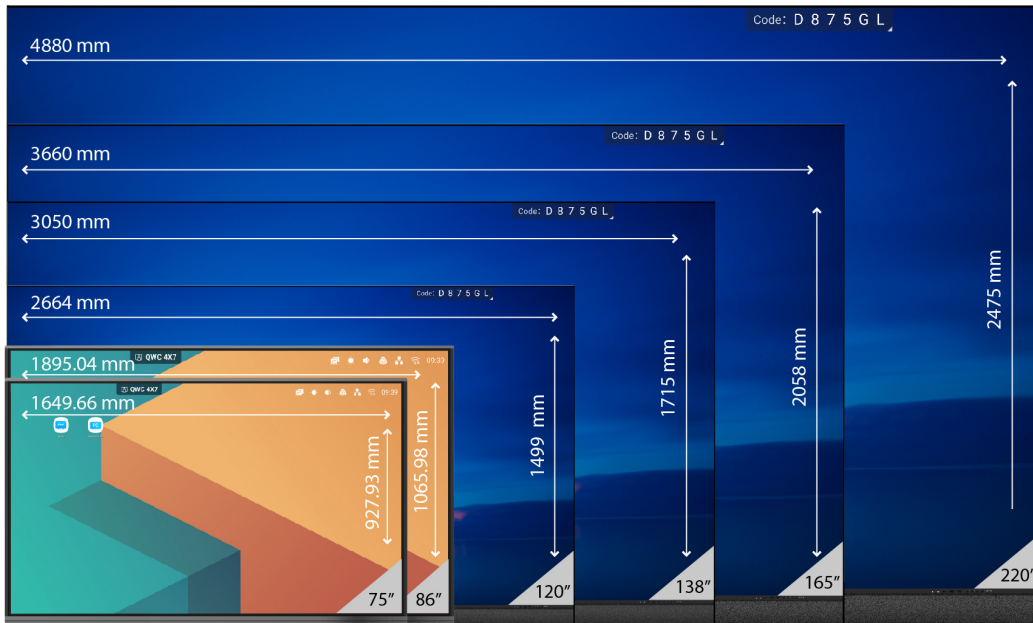

All-in-1 LED WALL

eXtraordinary Display For eXecutive Meeting Room & Conference Hall

The ICE Board All-in-One LED Wall combines simplicity, versatility, and exceptional visual performance to create captivating and immersive displays. With its seamless integration, user-friendly controls, and reliable operation, the ICE Board opens up a world of possibilities for digital signage, events, and other applications. Experience the power of the ICE Board and elevate your visual communication to new heights.

Increase More Engagement With Optimal Visualization

Bring Your Device & Share Your Screen to ICE Board LED Wall (up to 4 device simultaneously)

ICE Board
All in One LED Wall

Installation
ICE Board LED Wall

220 inch suitable
for 3 x 5m display area

120 inch suitable
for 2,5 x 1,5m display area

Minimalist style design
with 3 mm
super narrow frame.

Ultra-slim structure
with 31 mm
display thickness.

Optional stand for 120"-165"

ICE BOARD LED WALL	120 Inch	138 Inch	165 Inch	220 Inch
Pixel Pitch (mm)	2.0	1.9	1.9	2.5
Brightness (nits)	100-550	100-550	100-550	100-550
Refresh Rate (Hz)	1920/3840Hz	3840	3840	3840
Resolution	1280x720	1600x900	1920x1080	1920x1080
Power Consumption (Max / Ave)	1.85 / 0.74 (KW)	1.97 / 0.79 (KW)	2.83 / 1.13 (KW)	5.20 / 1.76 (KW)
Display Area (mm)	2664 x 1499	3050 x 1715	3660 x 2058	4880 x 2745
Overall Dimension (mm)	2678 x 1616 x 31	3064 x 1832 x 31	3674 x 2175 x 31	4893 x 2862 x 31
Weight (kg)	90	140	190	330
Recommended Viewing Distance	>2.6m	>3.8m	>3.8m	>5m
Gray Scale (Bit)	13-16bit	13-16bit	13-16bit	13-16bit
Viewing Angle (H/V)	170 / 170	160 / 140	160 / 140	170 / 170
Installation Method	Wall Mounting / With Stand	Wall Mounting / With Stand	Wall Mounting / With Stand	Wall Mounting