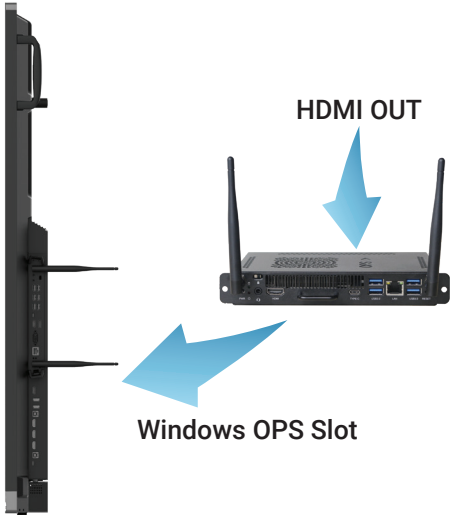

## Screen Size

65" 75" 86"

- Write, annotate, and draw with accurate touch and smooth writing experience.
- Screen sharing from personal devices (compatible with Windows, Android, iOS, MacOS) up to 9 screens simultaneously.
- Take screenshots easily from any software displayed on the ICE Board.
- Anti-glare tempered glass screen.
- Voting / quiz software.
- Available option for using OPS Pluggable PC (Intel i5 / i7).
- Quick switch between Android & Windows OPS PC.
- Supports many video conferencing software.