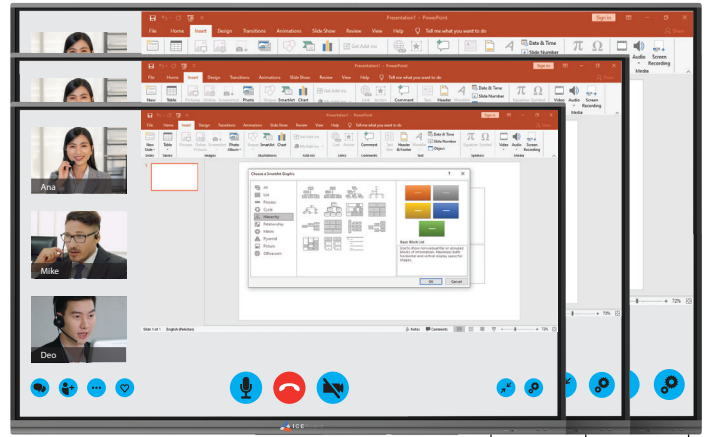

# Interact • Collaborate • Engage

ULTRA HD  
**4K**

## Extended Screen

## Screen Size

65" 75" 86"

- Write, annotate, and draw with accurate touch and smooth writing experience.
- Screen sharing from personal devices (compatible with Windows, Android, iOS, MacOS) up to 9 screens simultaneously.
- Take screenshots easily from any software displayed on the ICE Board.
- Anti-glare tempered glass screen.
- Voting / quiz software.
- Available option for using OPS Pluggable PC (Intel i5 / i7).
- Quick switch between Android & Windows OPS PC.
- Supports many video conferencing software.

## ICE Board Product Specification

Size	65"	75"	86"
System Version	Android 9.0		
RAM	4GB		
Brightness	350cd/m2		
Lifetime	30000 Hours		
Overall Power	450W	550W	650W
Display Area	1428.48mm x 803.52mm	1649.664mm x 927.936mm	1895.04mm x 1065.96mm
Physical Specification			
Product Dimension (mm)	1488.4(L) x 896.6(H) x 86.4(D)	1709.1(L) x 1019.5(H) x 86(D)	1957(L) x 1159(H) x 86(D)
Package Dimension (mm)	1656(L) x 204(W) x 1050(H)	1860(L) x 280(W) x 1140(H)	2146(L) x 280(W) x 1308(H)
Net Weight	38kg	49.50kg	64.60kg
Gross Weight	49kg	63.85kg	82.85kg
VESA	600x400mm	800x400mm	800x600mm
Accessories			
Power Cable, HDMI Cable, USB Touch Cable, 2 Stylus Pen, 1 Remote Control.			